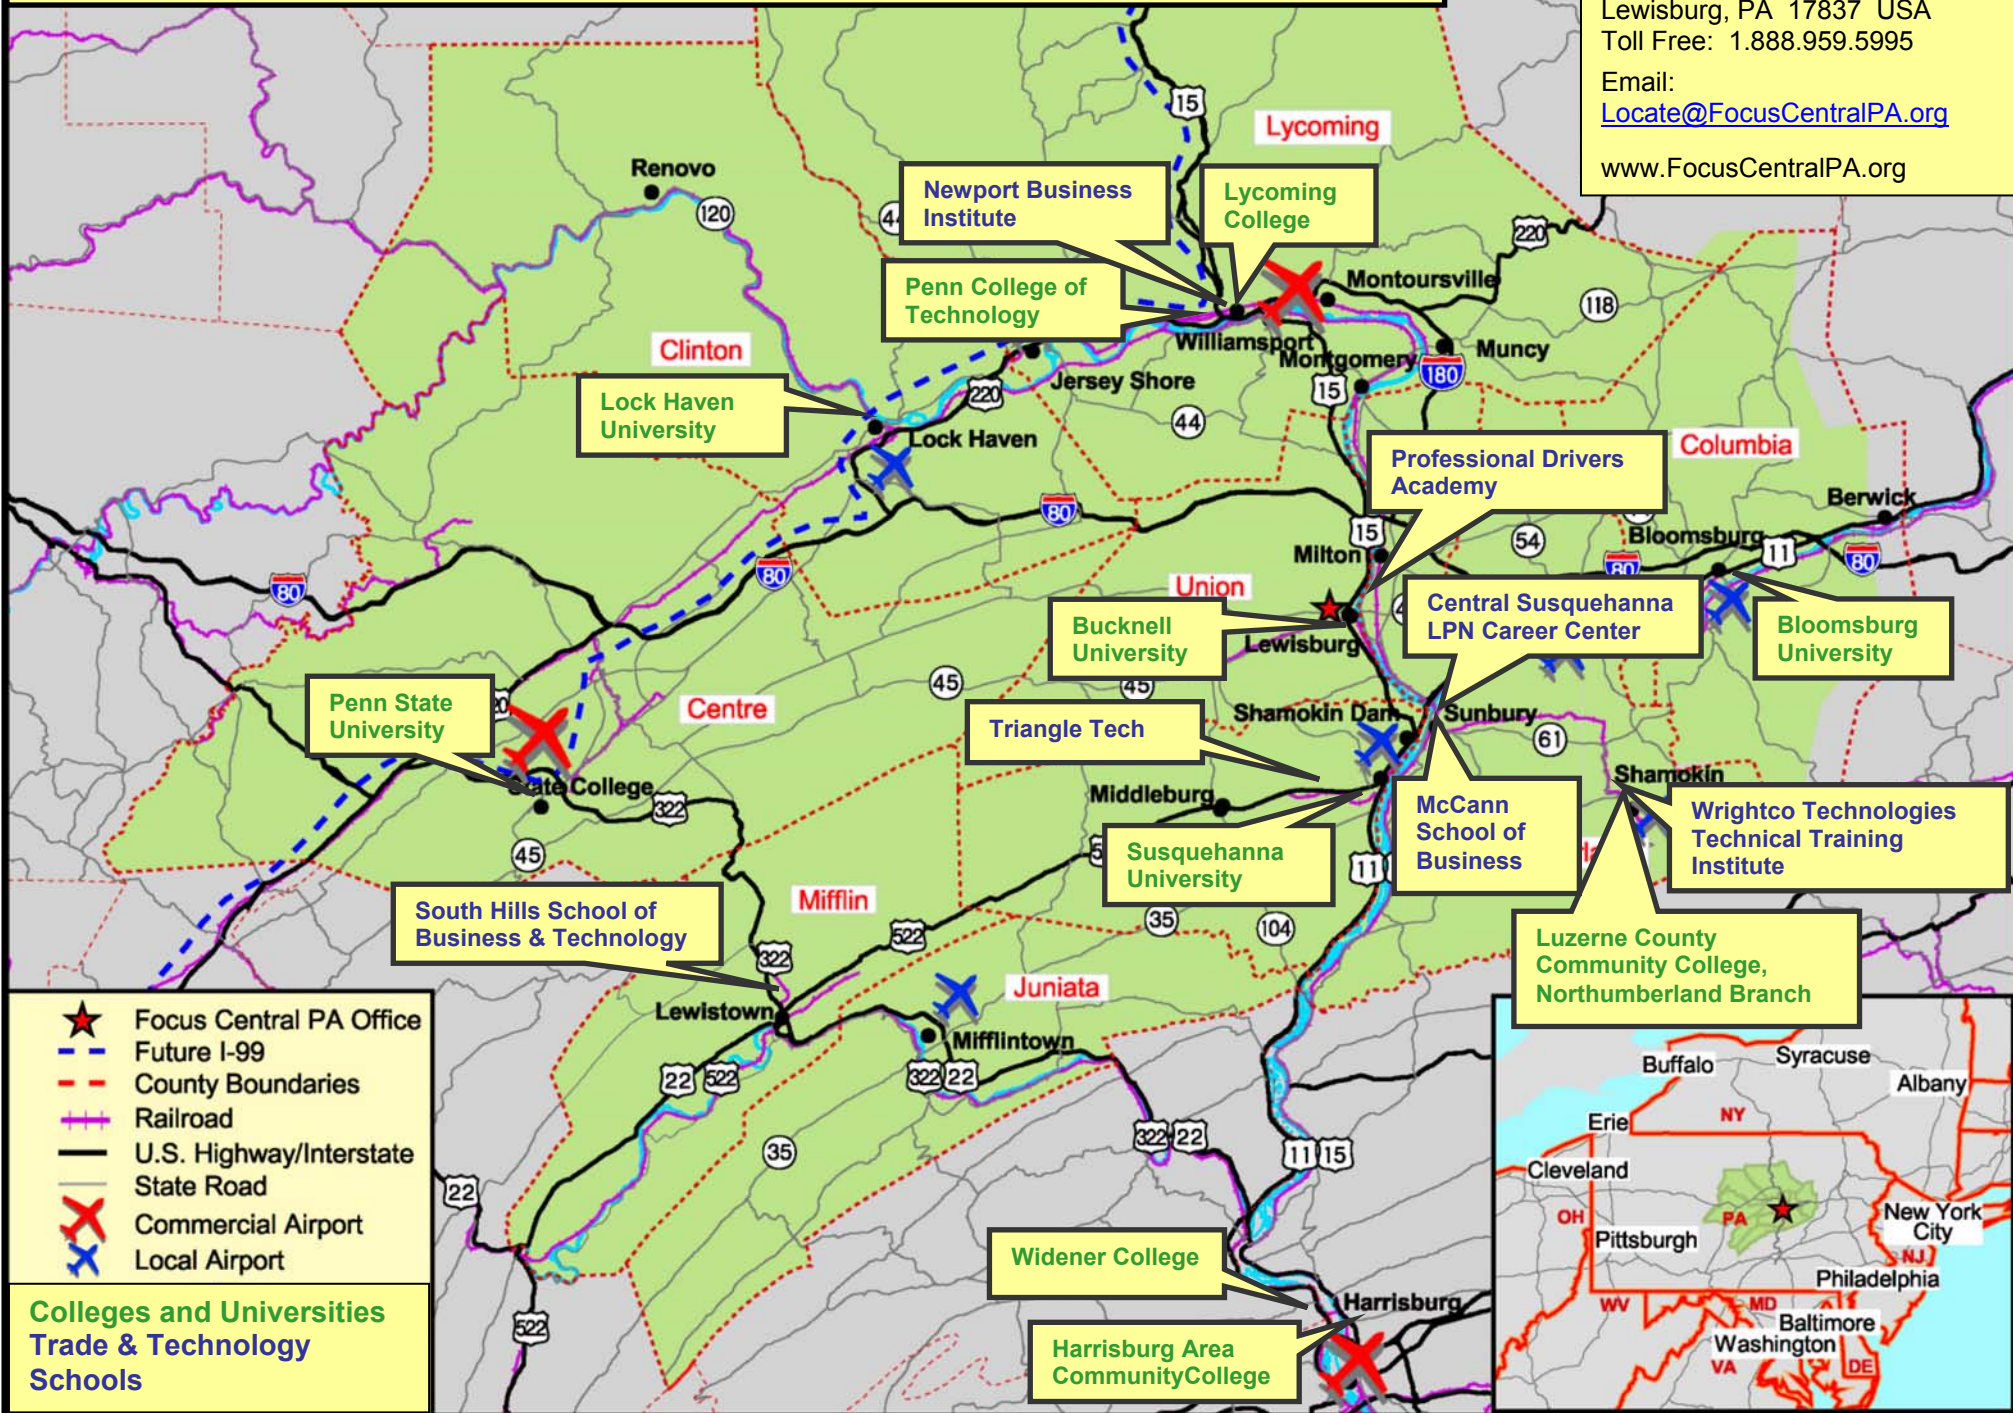

Central Pennsylvania Educational Institutions

For information contact:

Focus Central Pennsylvania
 Lewisburg, PA 17837 USA
 Toll Free: 1.888.959.5995

Email:
Locate@FocusCentralPA.org

www.FocusCentralPA.org

- ★ Focus Central PA Office
- Future I-99
- - - County Boundaries
- Railroad
- U.S. Highway/Interstate
- State Road
- ✂ Commercial Airport
- ✂ Local Airport

Colleges and Universities
 Trade & Technology
 Schools