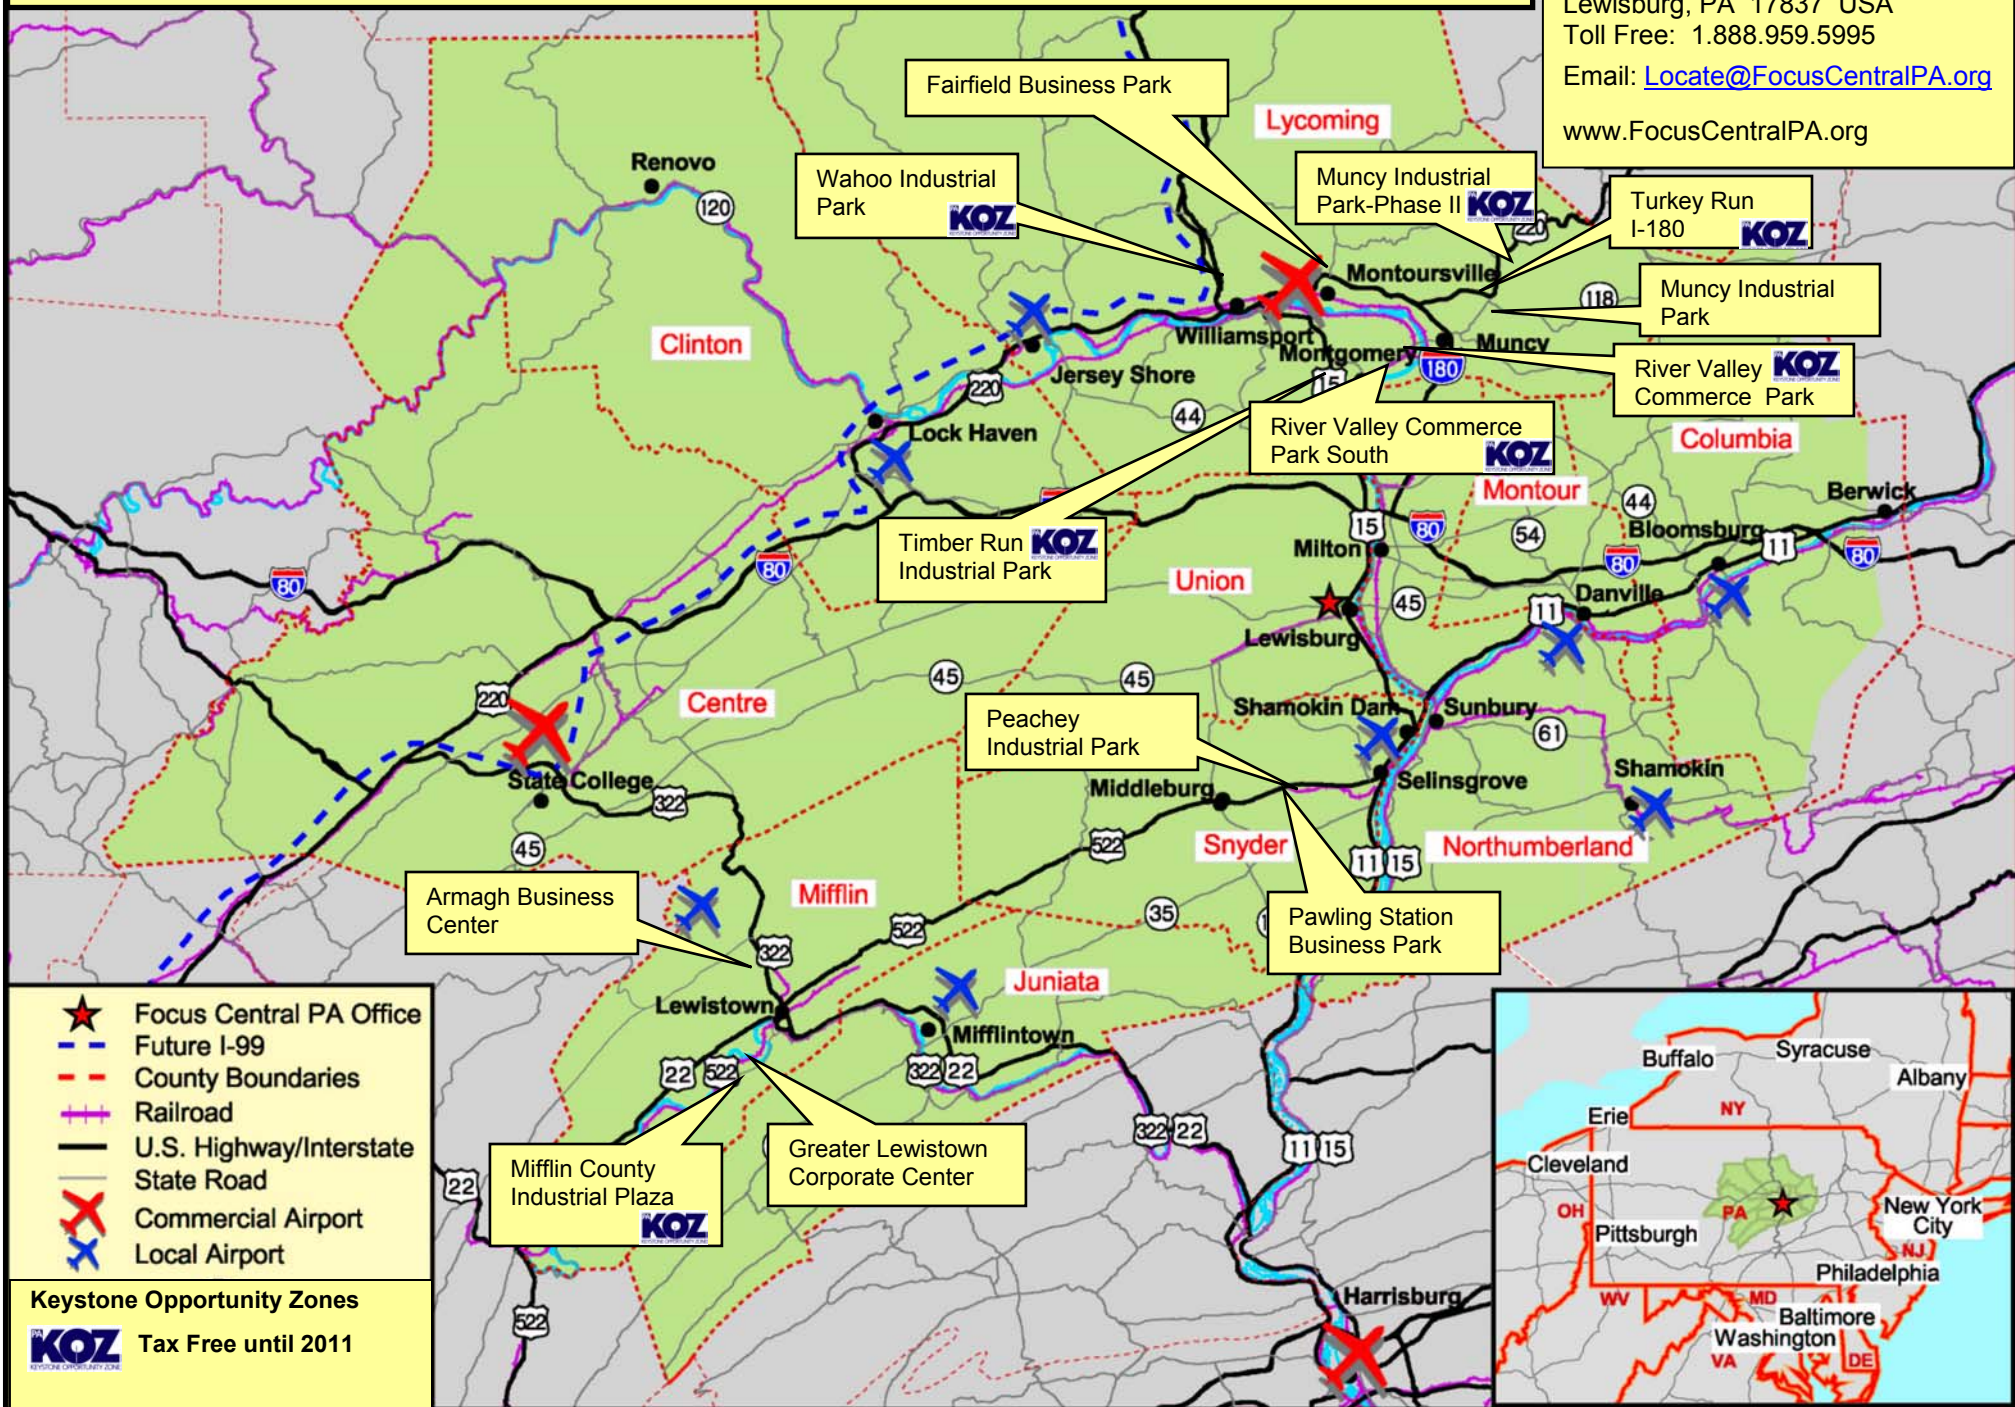

# Central Pennsylvania Major Industrial/Business Parks

For information contact:

Focus Central Pennsylvania  
 Lewisburg, PA 17837 USA  
 Toll Free: 1.888.959.5995

Email: [Locate@FocusCentralPA.org](mailto:Locate@FocusCentralPA.org)

[www.FocusCentralPA.org](http://www.FocusCentralPA.org)

- Focus Central PA Office
- Future I-99
- County Boundaries
- Railroad
- U.S. Highway/Interstate
- State Road
- Commercial Airport
- Local Airport

Keystone Opportunity Zones  
 Tax Free until 2011